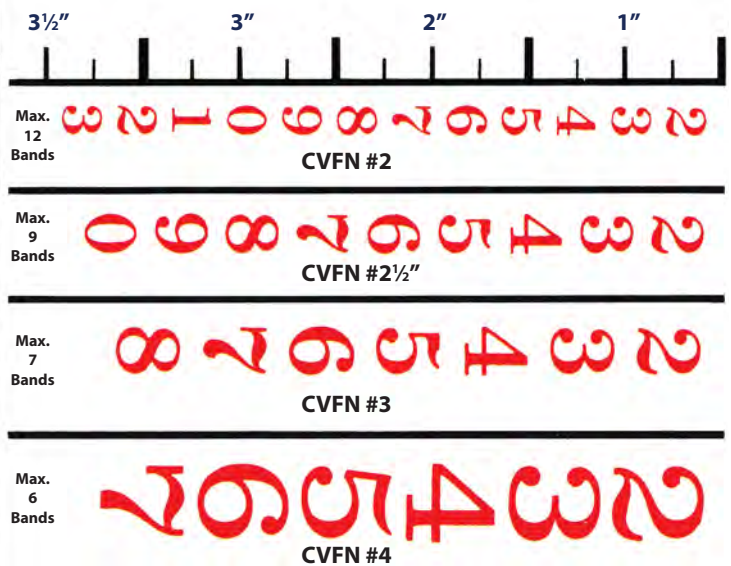

Comet Double Daters*

date sizes available	XC #1 1/2, PD 1 1/2
die plate size	43DD = 1 1/4" x 3" 44DD = 1 1/4" x 4" 53DD = 1 1/2" x 3" 54DD = 1 1/2" x 4"
packaging	

COSCO MARKING

APR 20 13 APR 20 13

IN/OUT PRODUCTION

type sizes available	#2, #2 1/2, #3, #4
----------------------	--------------------

Layout shows exact characters on each band.

CVFN #2	CVFN #2 1/2	CVFN #3	CVFN #4
1	1	1	1
2	2	2	2
3	3	3	3
4	4	4	4
5	5	5	5
6	6	6	6
7	7	7	7
8	8	8	8
9	9	9	9
0	0	0	0
.	.	.	.
-	-	-	x
x	x		

Selection chart shows exact spacing, size of characters, and length of impression.

* Custom bands can be ordered on all Comet Numberers. Comets come standard with dry pads. Synthetic Buna rubber bands are available for use with industrial inks. Please call for pricing.