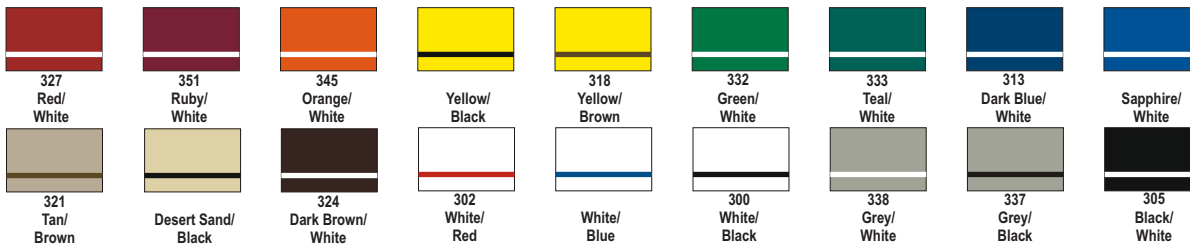

300 Textures

Rowmark
Great people. Great plastic.